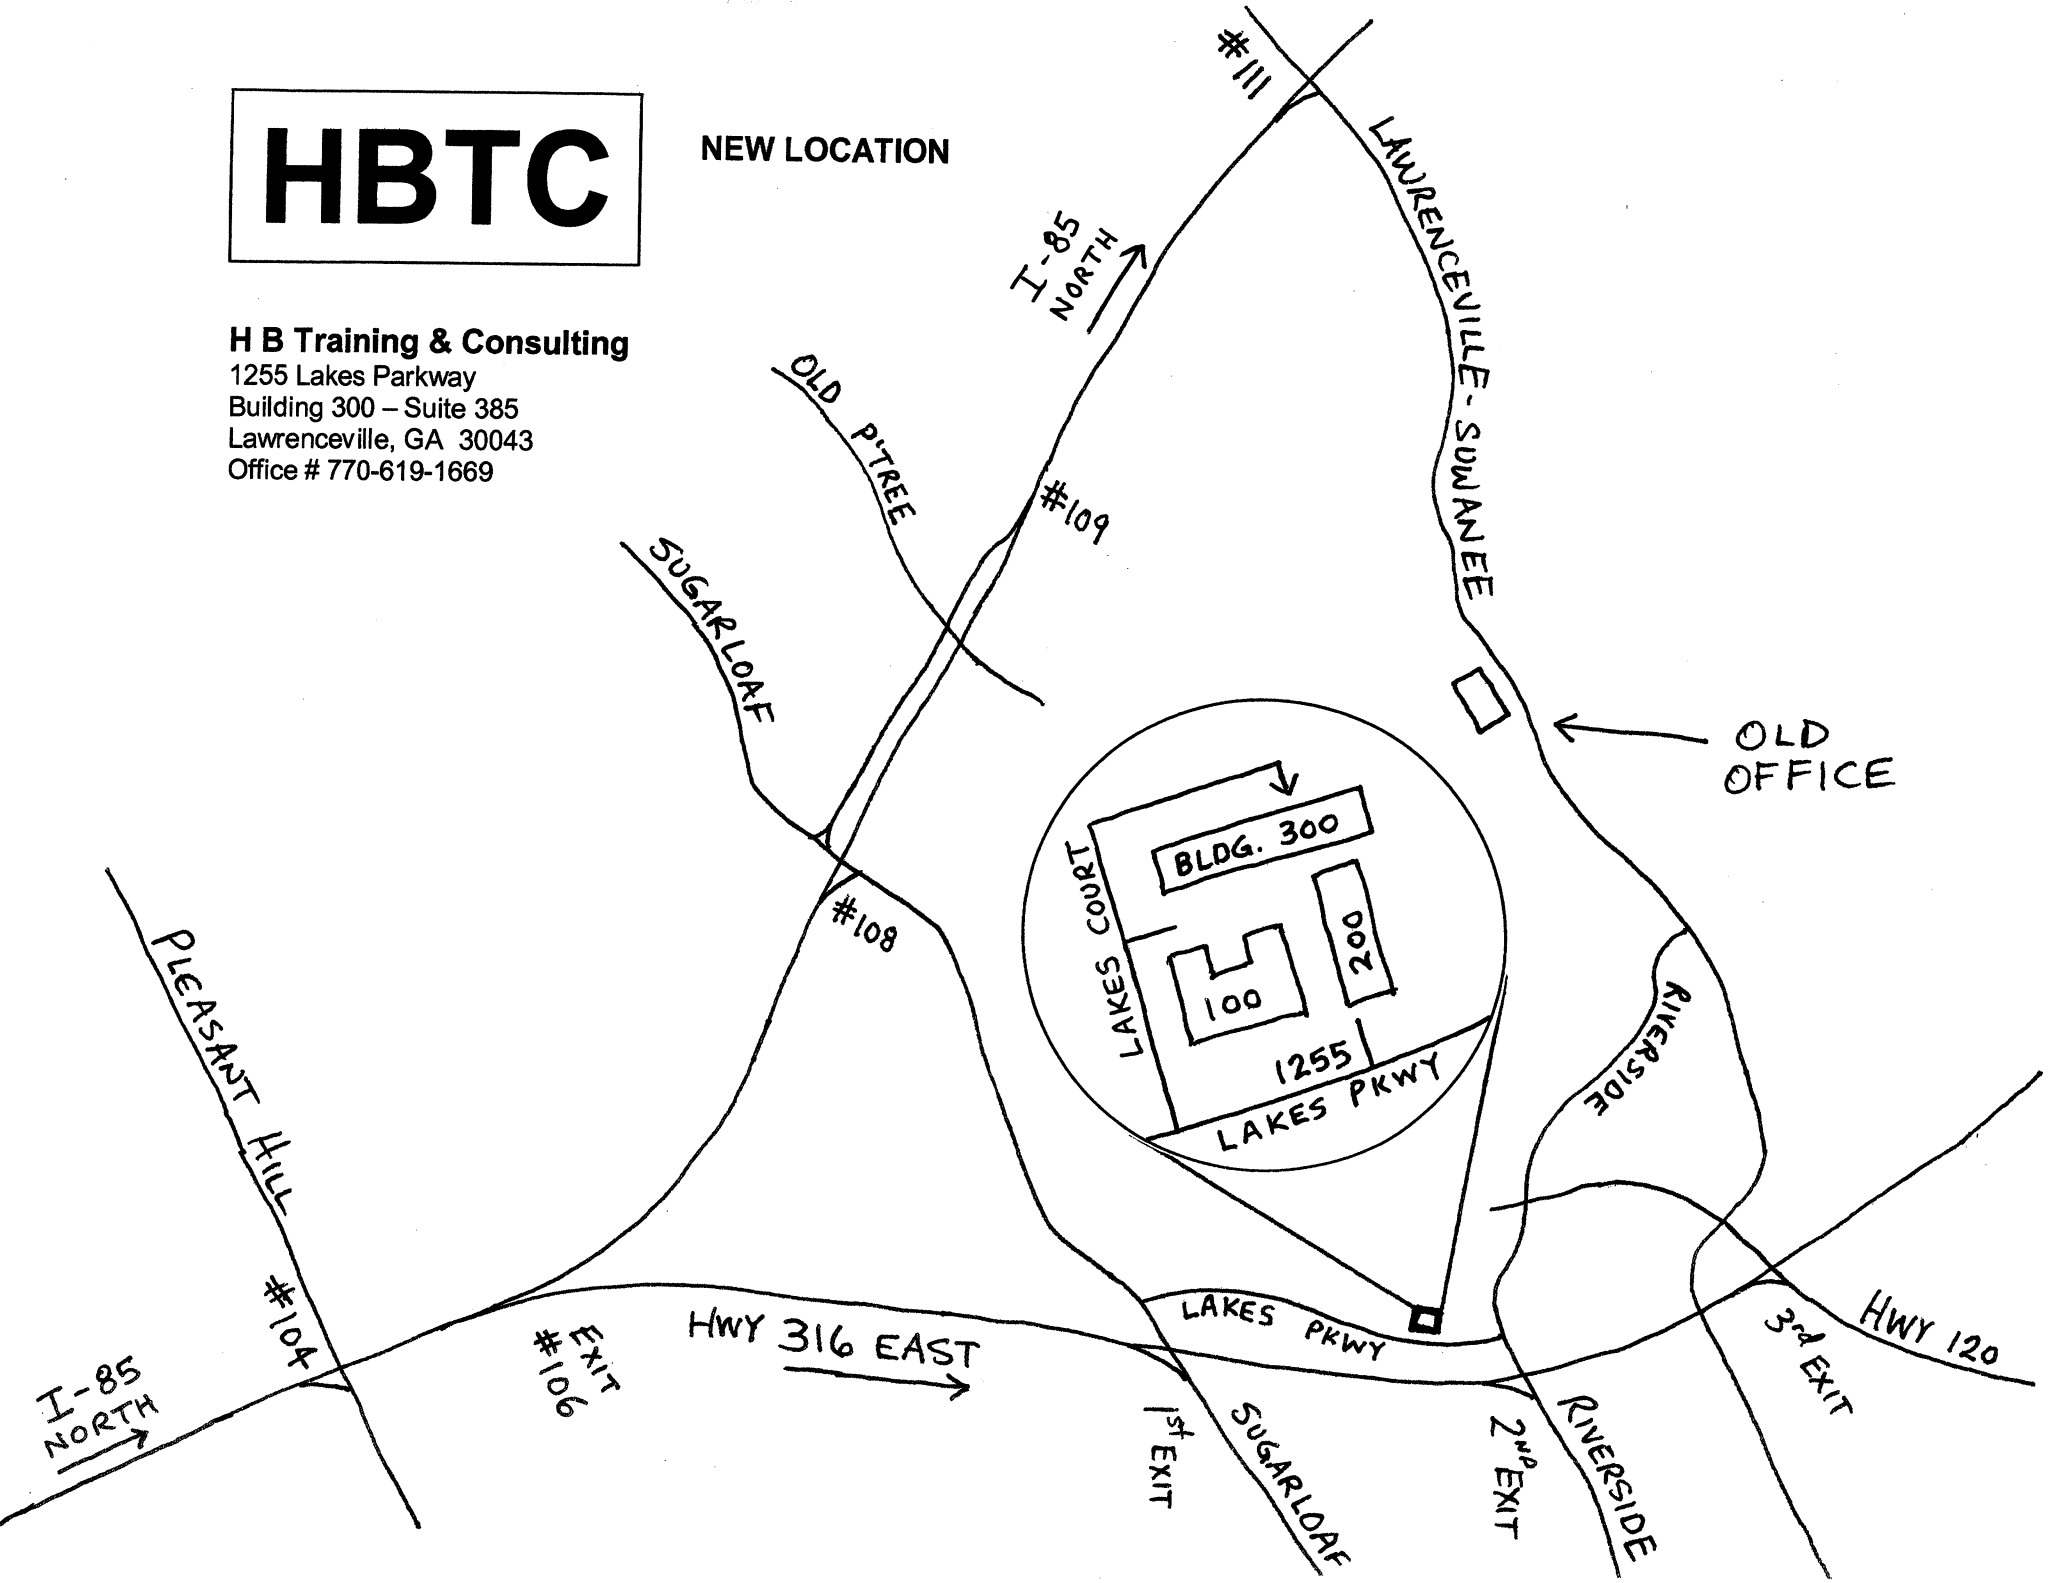

NEW LOCATION

H B Training & Consulting
1255 Lakes Parkway
Building 300 - Suite 385
Lawrenceville, GA 30043
Office # 770-619-1669